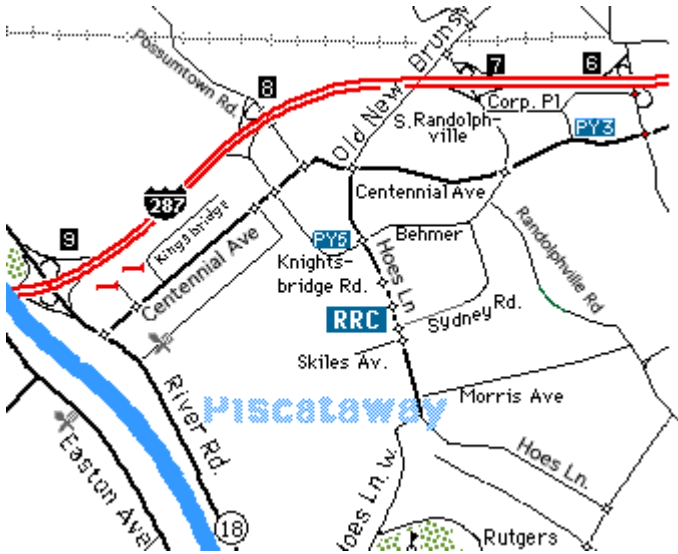

Ericsson Parking Lot

34 Skiles Ave
Piscataway, NJ

Travel directions

From north east, south or Newark International Airport

1. Take **New Jersey Turnpike** south to **Exit 10** (I-287, Metuchen).
2. Follow signs to **I-287** north and proceed north for 8.4 miles.
3. Take **Exit 8** (Possumtown Rd., Highland Park, Middlesex).
4. At the end of exit ramp [TURN RIGHT] on **Possumtown Road**.
5. Proceed to traffic light at **Centennial Avenue** and turn right.
6. Proceed to the first light at **Knightsbridge Road** and turn left.
7. Proceed 0.5 miles and make a right at the light onto Ericsson Drive.
8. Proceed straight until you see the tower.
9. Make a right at the stop sign and proceed around the complex to park in the lot near Building 1 (see Facility Map for more details)

Alternate Directions coming from the South on the Turnpike

1. Take **Exit 9** Route 18, New Brunswick.
2. Take **Route 18 North** all the way to the end of the freeway.
3. Rt. 18 ends and becomes **Hoes Lane**.
4. Continue about 1.7 miles to Skiles Ave on the left (Bank of America on corner).

From east

1. Take U.S. Route 22 to the **Washington Ave./Green Brook** jughandle and cross Rt. 22.
2. After 3.8 miles, turn right onto **Lakeview Avenue**.
3. At **Stelton Road**, turn left.
4. Proceed 0.8 miles to traffic light and turn right onto **Old New Brunswick Road**.
5. After 1.4 miles, at Centennial Avenue, Old New Brunswick Road becomes **Hoes Lane**.
6. Continue 0.5 miles to Skiles Ave on the right.